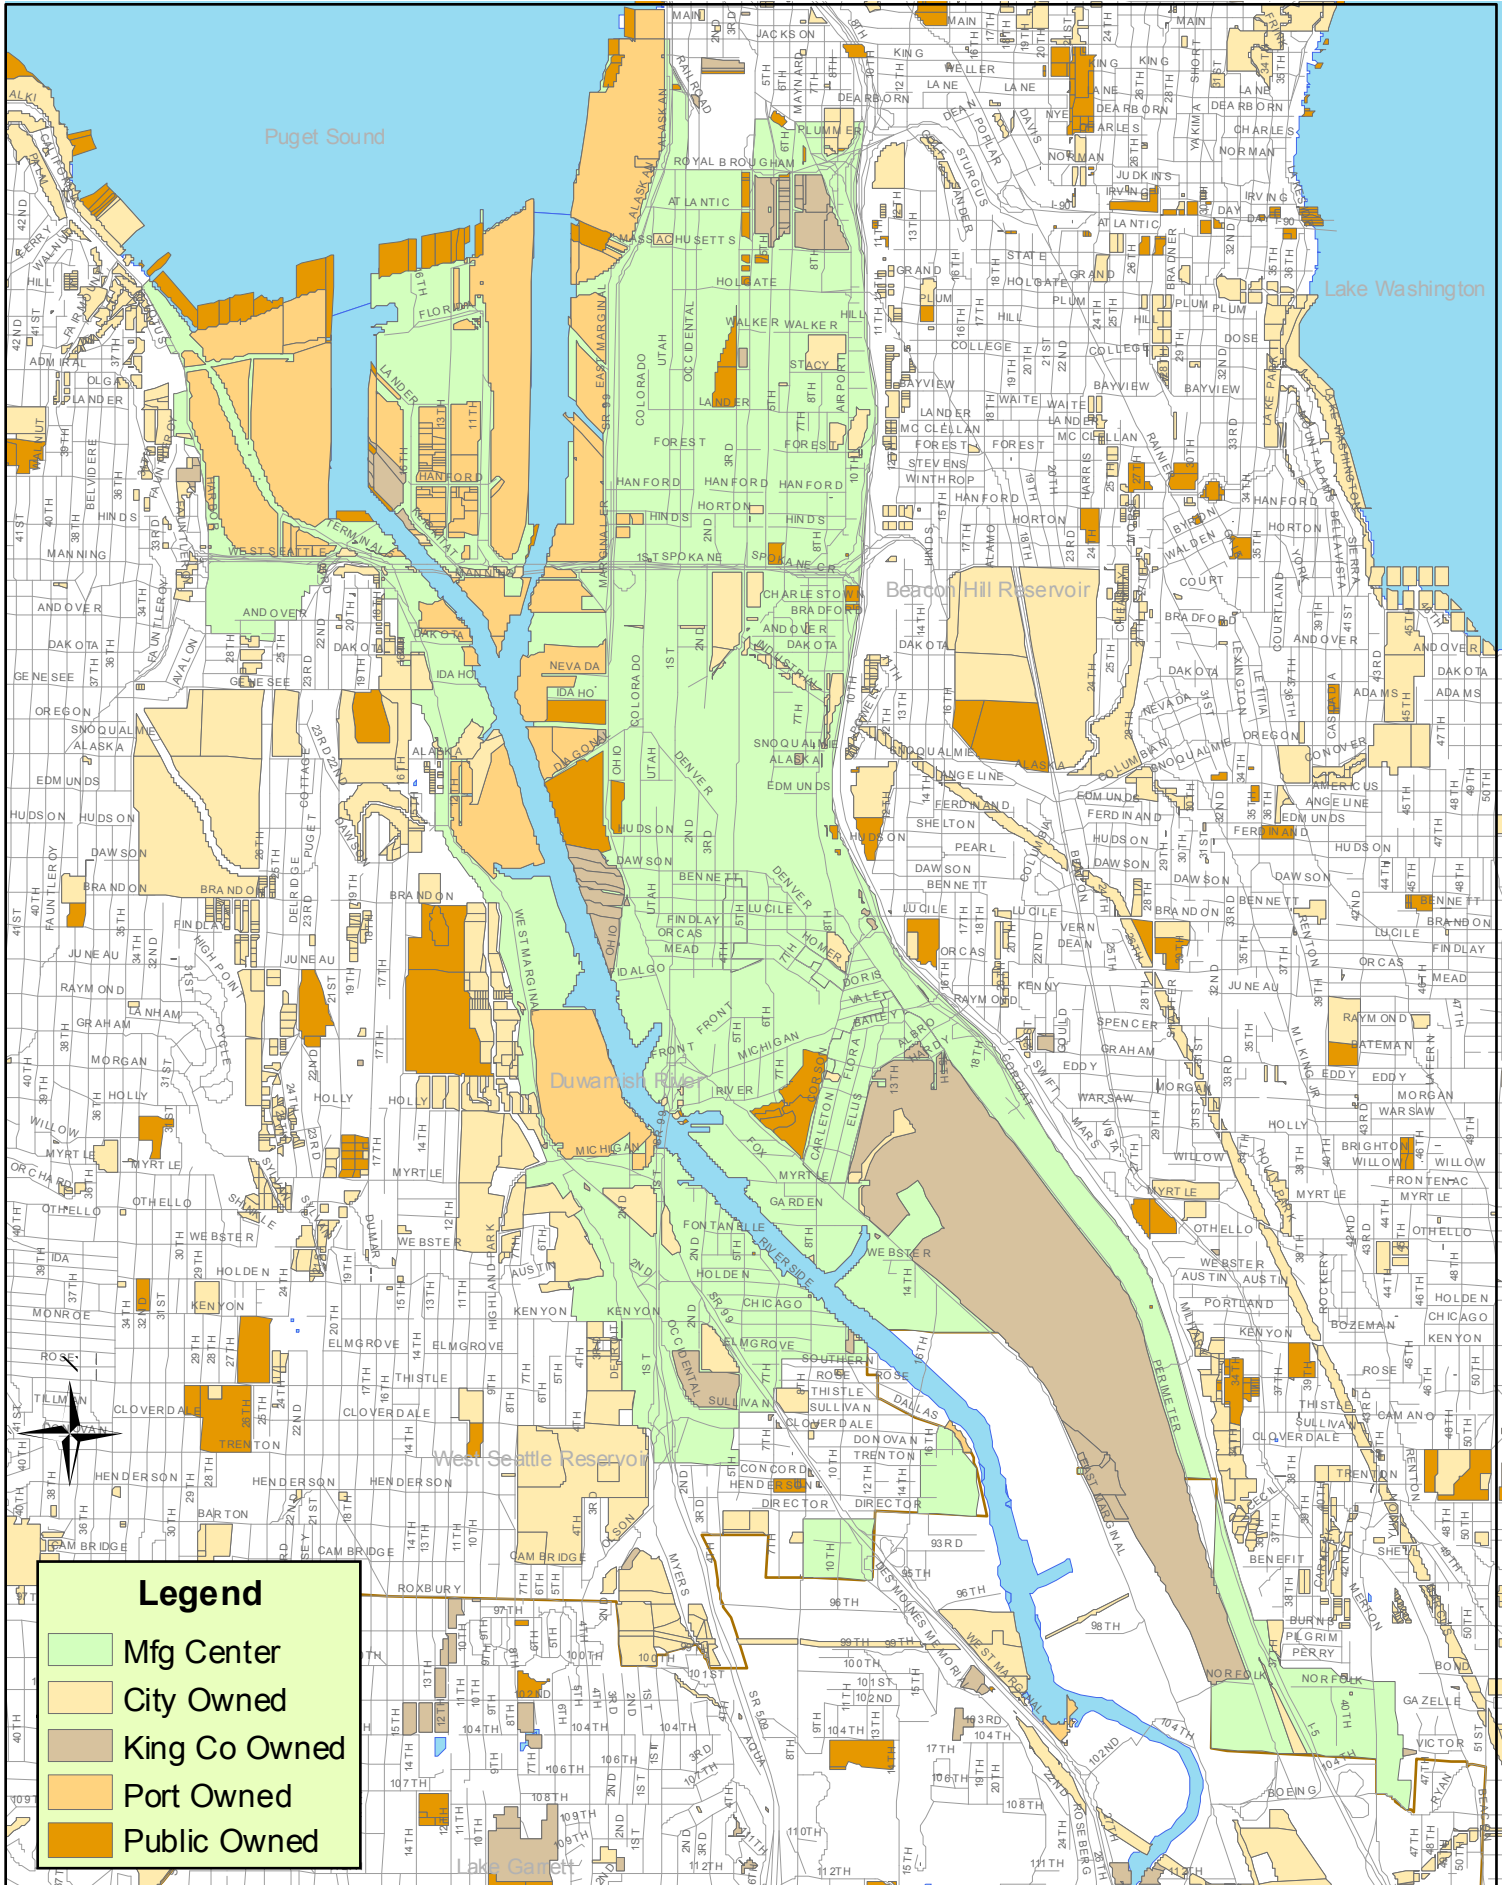

# Duwamish M&I Center

**Legend**

- Mfg Center
- City Owned
- King Co Owned
- Port Owned
- Public Owned

0.5 0.25 0 0.5 Miles

Created 10/2006 by Manufacturing Industrial Council

1:44,000 ft